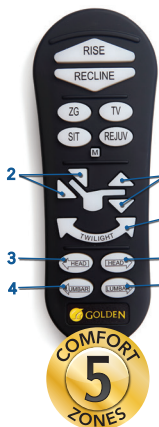

WE PATENTED COMFORT™